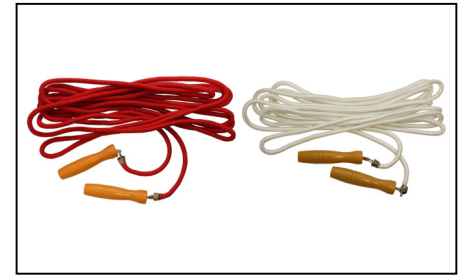

Product Code SR127A **Unit** EACH
Description
KGATI/SKIPPING ROPE 6MTX8M