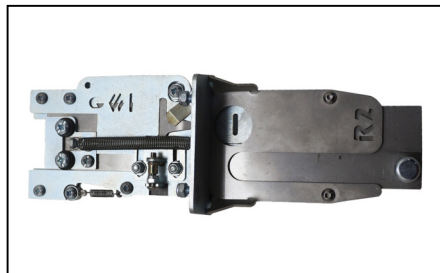

Product Code SNOKCPTC6 **Unit** SET
Description
4 IN 1 MULTI GAME FLIP TABLE
AIR HOCKEY(POWER REQUIRED)
POOL TABLE - DINNING TABLE
TABLE TENNIS

Product Code SNOKCPTCM **Unit** EACH
Description
R2 COIN MECHANISM
FOR POOL/SOCCER TABLE
R5 SLOT (SNOKCPTCM5)