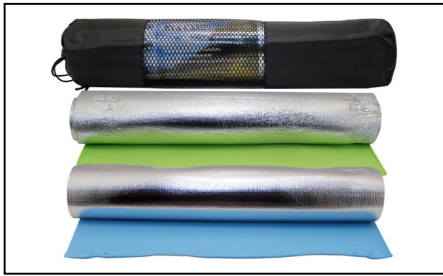

Description
INTERLOCKING GYM MAT
45CM X 45CM X 10MM
4 COLOURS AVAILABLE

Product Code GYMAT3D **Unit** EACH

Description
YOGA MAT TPE ECO-FRIENDLY
6 X 60 X 183 CM

Product Code GYPPB5 **Unit** EACH

Description
WEIGHTED POWER BAG 5KG
10KG (GYPPB10)
15KG (GYPPB15)
20KG (GYPPB20)