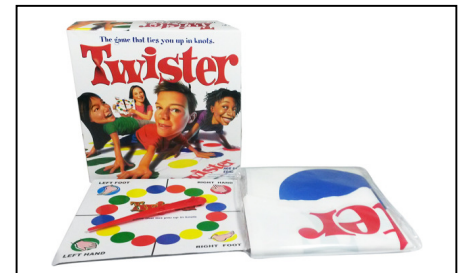

Product Code BBBA30 **Unit** EACH

Description
BASE BALL BAT 30'
ALLUMINUM

Product Code BG1103 **Unit** SET

Description
LUDO GAME WITH
MAGNETIC FOLDING
13CM X 13CM

Product Code BGGPJ **Unit** EACH

Description
PICTIONARY GAME JUNIOR

Product Code BBN **Unit** PAIR

Description
BASKET/NET BALL NET

Product Code BG30S **Unit** EACH

Description
30 SECONDS BOARD GAME

Product Code BGGPS **Unit** EACH

Description
PICTIONARY GAME SENIOR

Product Code BBSB3 **Unit** PACK

Description
BEACH BALLS 38MM ASSORTED
3PC PACK

Product Code BG888 **Unit** SET

Description
10 IN 1 BOARD GAMES
#888C
21CM X 22CM

Product Code BGGT **Unit** SET

Description
GAME OF TWISTER

Product Code BG0378 **Unit** SET