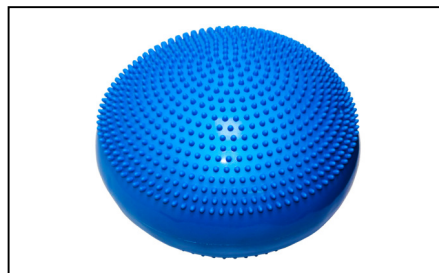

Product Code GYHJYB **Unit** EACH

Description
YOGA BALANCE BOARD
INFLATABLE