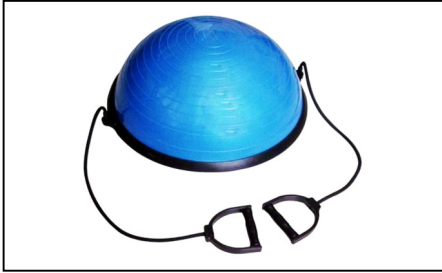

Product Code GYHJP **Unit** EACH
Description
BOSU BALL