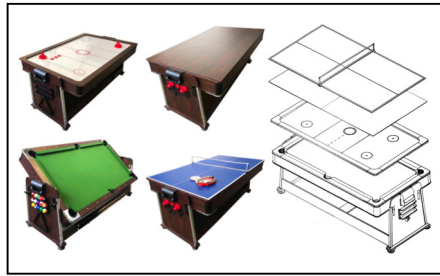

Product Code SNOKCPT **Unit** SET
Description
HOME USE POOL TABLE
CUE STICKS/TRIANGLE/BALL SET/
CHALK & BRUSH INCL
ASSEMBLY REQUIRED