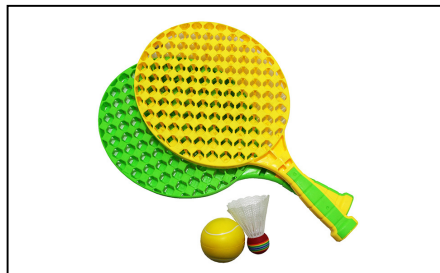

Product Code TYTSP3 **Unit** SET

Description
CHILDRENS RACKET SET
4PC - 40X21CM