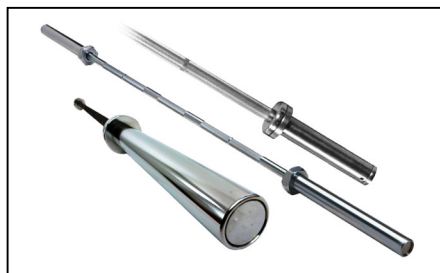

Product Code GYTZ3013H **Unit** EACH
Description
OLYMPIC CHROME BAR
50MM X 2200MM (LOAD 450KG)
GYTZ3013L :- LOAD 270KG)