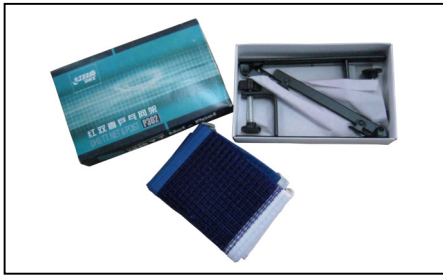

Product Code TTNR176 **Unit** SET

Description
TABLE TENNIS NET & POST SET