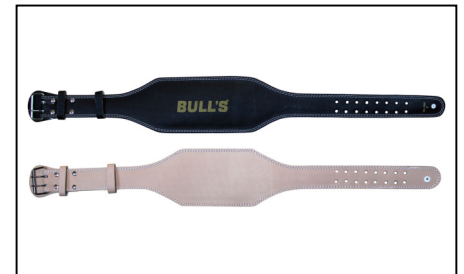

Product Code WB6633 **Unit** PAIR

Description
WRIST BANDAGE 6633

Product Code WLB6 **Unit** EACH

Description
WEIGHT LIFTING BELT 6"

Product Code VBQS4 **Unit** SET

Description
VOLLEYBALL STAND
HEAVY DUTY STEEL