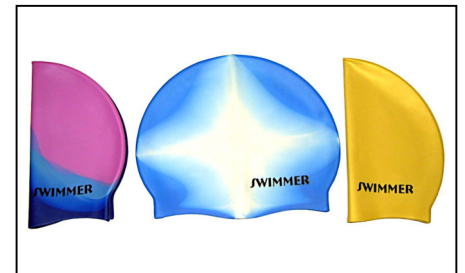

Product Code SC **Unit** EACH
Description
SWIMMING CAP 100% CILICONE