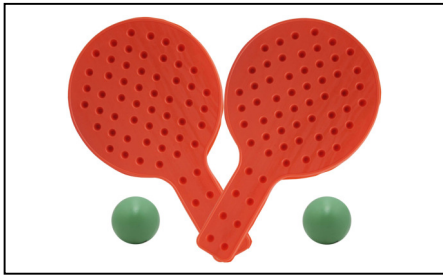

Product Code TYTR **Unit** SET

Description
PLAY RACKET PLASTIC
ASSORTED COLOURS