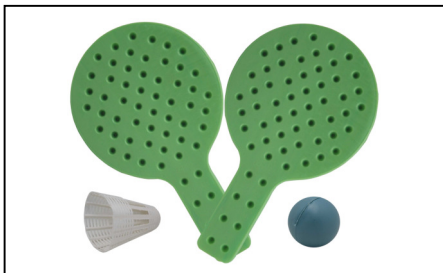

Product Code TYTR1 **Unit** SET

Description
BADMINTON SET
WITH SHUTTLE
ASSORTED COLOURS