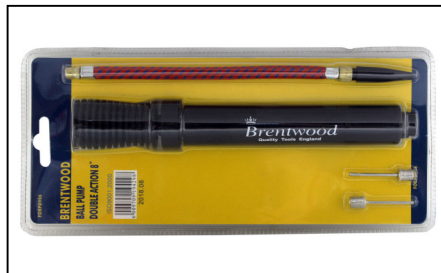

Product Code FOBPD906 **Unit** CARD
Description
BALL PUMP 8"
DOUBLE ACTION
BLACK