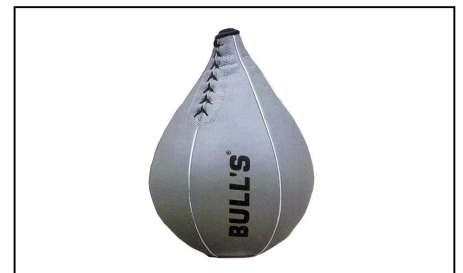

Product Code BOXFB330 **Unit** EACH

Description
FLY BALL COW HIDE LEATHER
AVAILABLE IN ASSORTED COLOUR