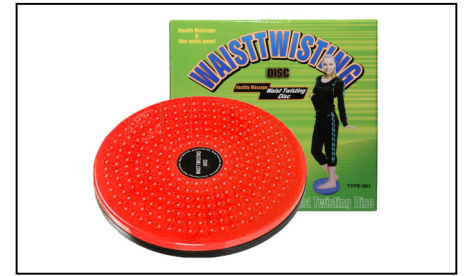

Product Code GYHJTD2 **Unit** EACH
Description
WAIST TWISTING DISC