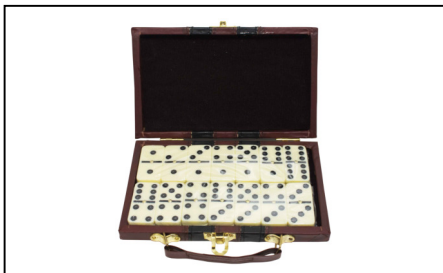

Product Code DOM **Unit** SET

Description
DOMINOS GAME SET