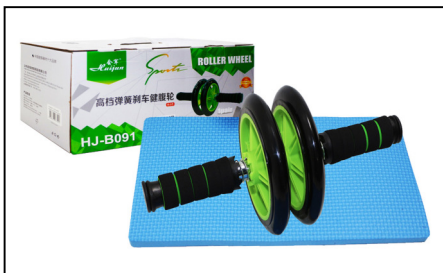

Product Code GYHJW1 **Unit** EACH

Description
HEALTHY ABDOMEN WHEEL