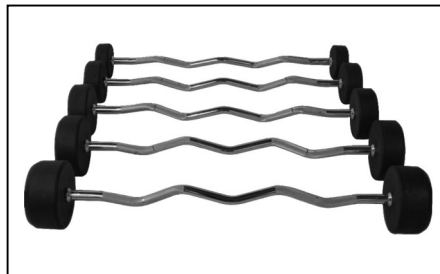

Product Code GYTZ3011-10KG **Unit** EACH
Description
FIXED CURL
RUBBER BARBELL 10KG
AVAIL: 15KG, 20KG, 25KG, 30KG