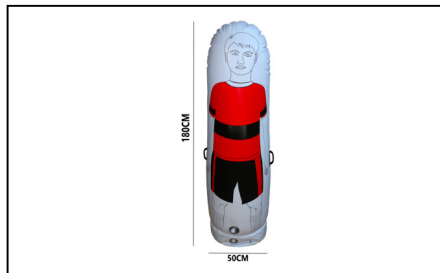

Product Code FOBD3 **Unit** EACH

Description
RUBBER DIBEKA BALL SIZE 3

Product Code FOBFKM4 **Unit** EACH

Description
FREE KICKMAN
INFLATABLE

Product Code FOBGP616 **Unit** EACH

Description
GOAL POST PVC COLLAPSIBLE
2 IN 1 SIZE
230CM X 150CM X 80CM