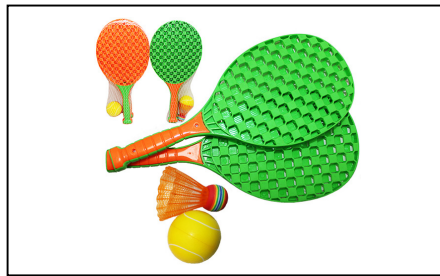

Product Code TYSBS **Unit** SET

Description
SCOOP BALL SET SMALL
LARGE (TYSBL)

Product Code TYSLIME **Unit** EACH

Description
TOY SLIME

Product Code TYTSP1 **Unit** SET

Description
CHILDRENS RACKET SET
4PC - 41X20 CM