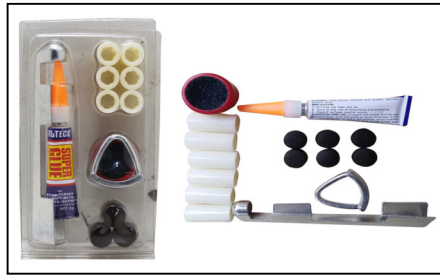

Product Code SNOKCCTK **Unit** EACH

Description
SNOOKER CUE TIP REPAIR KIT
GLUE/FERRULES/TIPS/SUPER GLUE
AND CUE TIP CLAMP INCL
SANDING TOOL INCL