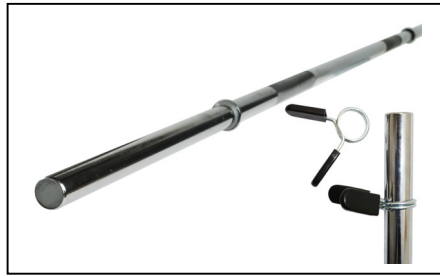

Product Code GYHJCPB72 **Unit** EACH
Description
CHROME PLATED BAR
1.8MT - 7KG
WITH SPRING COLLARS