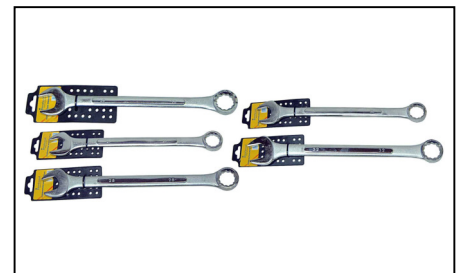

Product Code BRCS26 **Unit** EACH

Description
COMB/SPANNER BRENTWOOD 26MM
27MM (BRCS27), 28MM (BRCS28)
30MM (BRCS30), 32MM (BRCS32)