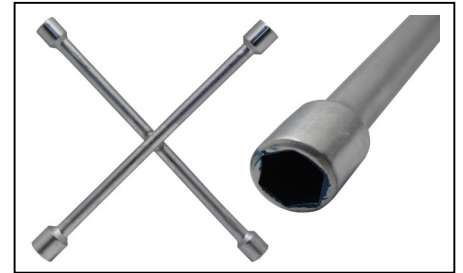

Product Code BRWS4W-14   **Unit** EACH
Description
SPANNER WHEEL 14"
17MM, 19MM
21MM, 23MM
4 WAY