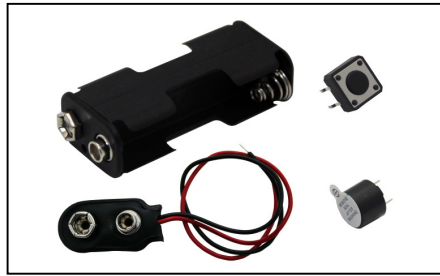

Product Code BRSPKBC5A **Unit** PACK
Description
 SCHOOL PROJECT KIT
 CROCODILE BATTERY CLIP
 5AMP 4'S

Product Code BRSPKCTL **Unit** EACH
Description
 SCHOOL PROJECT KIT
 CELL PHONE TOWER

Product Code BRSPKJOL **Unit** EACH
Description
 SCHOOL PROJECT KIT
 JAWS OF LIFE

Product Code BRSPKBC5B **Unit** PACK
Description
 SCHOOL PROJECT KIT
 CORD 20CM, CLIP 3CM
 2'S

Product Code BRSPKDB **Unit** EACH
Description
 SCHOOL PROJECT KIT
 DOOR BELL

Product Code BRSPKLDG **Unit** EACH
Description
 LED DIODE BULB/GLOBE
 FOR PROJECT KIT 10'S
 RED / WHITE / YELLOW
 GREEN