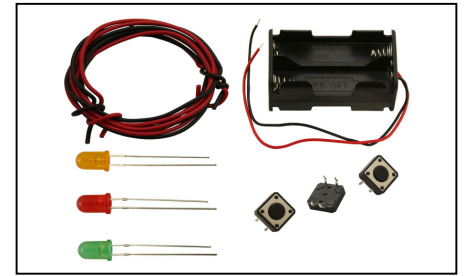

Product Code BRSPKTL   **Unit** EACH
Description
SCHOOL PROJECT KIT
TRAFFIC LIGHT