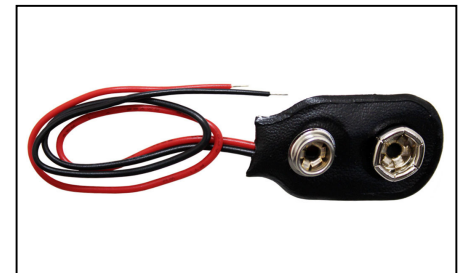

Product Code BRSPKBC2 **Unit** PACK
Description
9V BATTERY CLIP
5'S