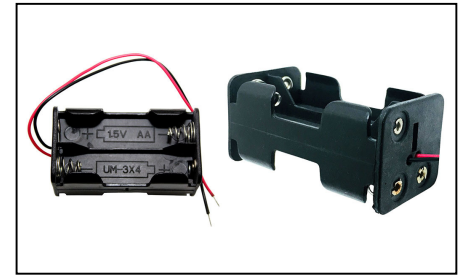

Product Code BRSPK1 **Unit** SET
Description
 SCHOOL PROJECT KIT W/MOTOR

Product Code BRSPK3 **Unit** SET
Description
 SCHOOL PROJECT KIT
 SENSOR LIGHT

Product Code BRSPKBC1 **Unit** EACH
Description
 SCHOOL PROJECT KIT
 AA BATTERY CASE (4 WAY)

Product Code BRSPKBC5A **Unit** PACK
Description
 SCHOOL PROJECT KIT
 CROCODILE BATTERY CLIP
 5AMP 4'S

Product Code BRSPKCTL **Unit** EACH
Description
 SCHOOL PROJECT KIT
 CELL PHONE TOWER

Product Code BRSPKJOL **Unit** EACH
Description
 SCHOOL PROJECT KIT
 JAWS OF LIFE