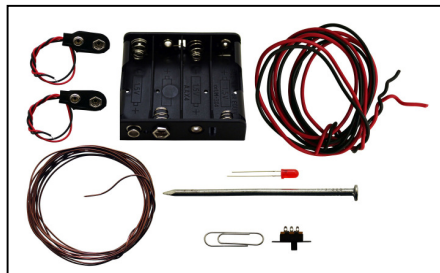

Product Code BRSPKEM   **Unit** EACH
Description
SCHOOL PROJECT KIT
ELECTRO MAGNETIC