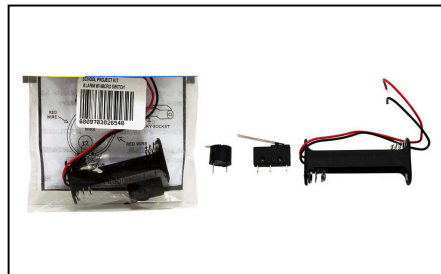

Product Code BRSPK **Unit** EACH
Description
 BREN SCHOOL PROJECT KIT

Product Code BRSPK2 **Unit** SET
Description
 SCHOOL PROJECT KIT
 W/BUZZER

Product Code BRSPKBC **Unit** EACH
Description
 BATTERY CASE
 FOR SCHOOL PROJECT KIT
 AA BATTERY ONLY

Product Code BRSPK1 **Unit** SET
Description
 SCHOOL PROJECT KIT W/MOTOR

Product Code BRSPK3 **Unit** SET
Description
 SCHOOL PROJECT KIT
 SENSOR LIGHT

Product Code BRSPKBC1 **Unit** EACH
Description
 SCHOOL PROJECT KIT
 AA BATTERY CASE (4 WAY)