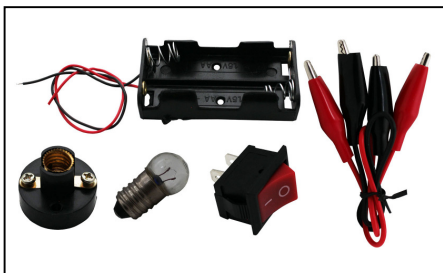

Product Code BRSPK1 **Unit** SET
Description
 SCHOOL PROJECT KIT W/MOTOR

Product Code BRSPK3 **Unit** SET
Description
 SCHOOL PROJECT KIT
 SENSOR LIGHT

Product Code BRSPKBC1 **Unit** EACH
Description
 SCHOOL PROJECT KIT
 AA BATTERY CASE (4 WAY)

Product Code BRSPK10P **Unit** PACK
Description
 SCHOOL PROJECT STYROFOAM
 BALLS 10'S

Product Code BRSPK4 **Unit** EACH
Description
 SCHOOL PROJECT KIT
 METAL PULLEY CRANE

Product Code BRSPKBC2 **Unit** PACK
Description
 9V BATTERY CLIP
 5'S

Product Code BRSPKBC5A **Unit** PACK
Description
 SCHOOL PROJECT KIT
 CROCODILE BATTERY CLIP
 5AMP 4'S

Product Code BRSPKCTL **Unit** EACH
Description
 SCHOOL PROJECT KIT
 CELL PHONE TOWER

Product Code BRSPKJOL **Unit** EACH
Description
 SCHOOL PROJECT KIT
 JAWS OF LIFE