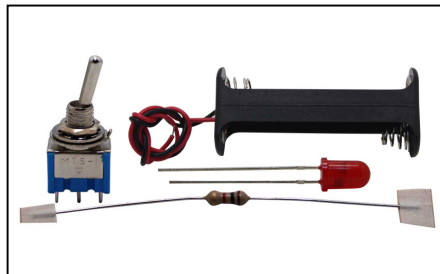

Product Code BRSPK10P **Unit** PACK
Description
 SCHOOL PROJECT STYROFOAM
 BALLS 10'S

Product Code BRSPK4 **Unit** EACH
Description
 SCHOOL PROJECT KIT
 METAL PULLEY CRANE

Product Code BRSPKBC2 **Unit** PACK
Description
 9V BATTERY CLIP
 5'S

Product Code BRSPK199 **Unit** EACH
Description
 SCHOOL PROJECT KIT 5PC PRO
 TORCH GLOBE

Product Code BRSPKBA **Unit** PACK
Description
 SCHOOL PROJECT KIT
 BUZZER ALARM 5'S

Product Code BRSPKBC5 **Unit** PACK
Description
 SCHOOL PROJECT KIT
 BATTERY CLIPS 2.7CM
 5'S

Product Code BRSPKBC5A **Unit** PACK
Description
 SCHOOL PROJECT KIT
 CROCODILE BATTERY CLIP
 5AMP 4'S

Product Code BRSPKCTL **Unit** EACH
Description
 SCHOOL PROJECT KIT
 CELL PHONE TOWER

Product Code BRSPKJOL **Unit** EACH
Description
 SCHOOL PROJECT KIT
 JAWS OF LIFE