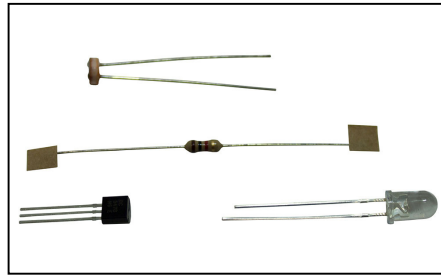

Product Code BRSPK **Unit** EACH
Description
 BREN SCHOOL PROJECT KIT

Product Code BRSPK2 **Unit** SET
Description
 SCHOOL PROJECT KIT
 W/BUZZER

Product Code BRSPKBC **Unit** EACH
Description
 BATTERY CASE
 FOR SCHOOL PROJECT KIT
 AA BATTERY ONLY

Product Code BRSPK1 **Unit** SET
Description
 SCHOOL PROJECT KIT W/MOTOR

Product Code BRSPK3 **Unit** SET
Description
 SCHOOL PROJECT KIT
 SENSOR LIGHT

Product Code BRSPKBC1 **Unit** EACH
Description
 SCHOOL PROJECT KIT
 AA BATTERY CASE (4 WAY)

Product Code BRSPKBC5A **Unit** PACK
Description
 SCHOOL PROJECT KIT
 CROCODILE BATTERY CLIP
 5AMP 4'S

Product Code BRSPKCTL **Unit** EACH
Description
 SCHOOL PROJECT KIT
 CELL PHONE TOWER

Product Code BRSPKJOL **Unit** EACH
Description
 SCHOOL PROJECT KIT
 JAWS OF LIFE