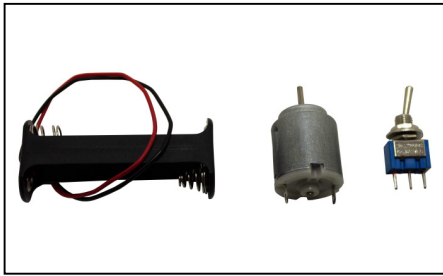

Product Code BRSPK **Unit** EACH
Description
 BREN SCHOOL PROJECT KIT

Product Code BRSPK2 **Unit** SET
Description
 SCHOOL PROJECT KIT
 W/BUZZER

Product Code BRSPKBC **Unit** EACH
Description
 BATTERY CASE
 FOR SCHOOL PROJECT KIT
 AA BATTERY ONLY

Product Code BRSPK1 **Unit** SET
Description
 SCHOOL PROJECT KIT W/MOTOR

Product Code BRSPK3 **Unit** SET
Description
 SCHOOL PROJECT KIT
 SENSOR LIGHT

Product Code BRSPKBC1 **Unit** EACH
Description
 SCHOOL PROJECT KIT
 AA BATTERY CASE (4 WAY)

Product Code BRSPK10P **Unit** PACK
Description
 SCHOOL PROJECT STYROFOAM
 BALLS 10'S

Product Code BRSPK4 **Unit** EACH
Description
 SCHOOL PROJECT KIT
 METAL PULLEY CRANE

Product Code BRSPKBC2 **Unit** PACK
Description
 9V BATTERY CLIP
 5'S

Product Code BRSPKBC5A **Unit** PACK
Description
 SCHOOL PROJECT KIT
 CROCODILE BATTERY CLIP
 5AMP 4'S

Product Code BRSPKCTL **Unit** EACH
Description
 SCHOOL PROJECT KIT
 CELL PHONE TOWER

Product Code BRSPKJOL **Unit** EACH
Description
 SCHOOL PROJECT KIT
 JAWS OF LIFE