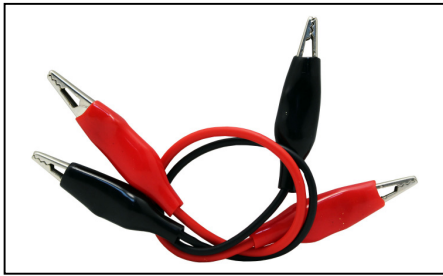

Product Code BRSPKBC5A **Unit** PACK
Description
 SCHOOL PROJECT KIT
 CROCODILE BATTERY CLIP
 5AMP 4'S

Product Code BRSPKCTL **Unit** EACH
Description
 SCHOOL PROJECT KIT
 CELL PHONE TOWER

Product Code BRSPKJOL **Unit** EACH
Description
 SCHOOL PROJECT KIT
 JAWS OF LIFE