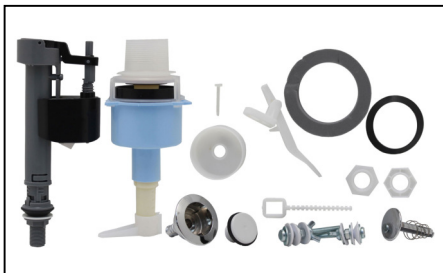

Product Code BRTAP45F **Unit** EACH

Description
CLOSE COUPLE
TOP PUSH 1
3/4"