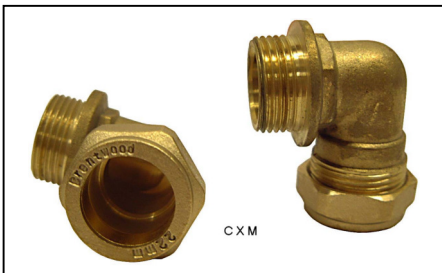

**Product Code** BRCF2002B **Unit** EACH  
**Description**  
 COUPLER FEMALE IRON 2002B 22mm  
 ( C X F ) COUPLER X FEMALE  
 BRENTWOOD

**Product Code** BRCF2000AA **Unit** EACH  
**Description**  
 15MM REPAIR CLAMP  
 BRASS COUPLER - STRAIGHT

**Product Code** BRCF2020R **Unit** EACH  
**Description**  
 ELBOW REDUCING 2020R 22mmX15mm  
 C X C ( COPPER X COPER )  
 BRENTWOOD

**Product Code** BRCF2022B **Unit** EACH  
**Description**  
 ELBOW FEMALE 22MM 2022B  
 F X C ( FEMALE X COUPLER )

**Product Code** BRCF2040A **Unit** EACH  
**Description**  
 TEE EQUAL 15MM 2040A  
 CXCXC ( COUP X COUP X COUP )

**Product Code** BRCF2021A **Unit** EACH  
**Description**  
 ELBOW MALE 15 MM 2021A  
 C X M ( COUPLER X MALE )

**Product Code** BRCF2022R **Unit** EACH  
**Description**  
 REDUCE ELBOW 2022R 15MM X 22MM  
 C X F ( COUPLER X FEMALE )

**Product Code** BRCF2040B **Unit** EACH  
**Description**  
 TEE EQUAL 22MM 2040B  
 CXCXC ( COUP X COUP X COUP )