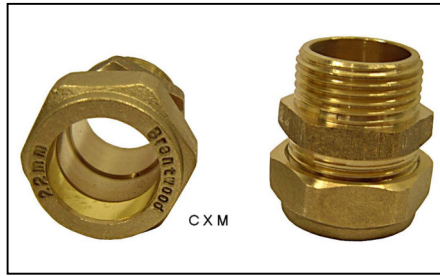

**Product Code** BRCF2000A **Unit** EACH  
**Description**  
 COUPLER STRAIGHT 2000A 15mm  
 ( C X C ) COUPLER X COUPLER  
 BRENTWOOD

**Product Code** BRCF2001A **Unit** EACH  
**Description**  
 COUPLER MALE IRON 2001A 15mm  
 ( C X M ) COUPLER X MALE  
 BRENTWOOD

**Product Code** BRCF2002B **Unit** EACH  
**Description**  
 COUPLER FEMALE IRON 2002B 22mm  
 ( C X F ) COUPLER X FEMALE  
 BRENTWOOD

**Product Code** BRCF2000AA **Unit** EACH  
**Description**  
 15MM REPAIR CLAMP  
 BRASS COUPLER - STRAIGHT

**Product Code** BRCF2001B **Unit** EACH  
**Description**  
 COUPLER MALE IRON 2001B 22mm  
 ( C X M ) COUPLER X MALE  
 BRENTWOOD

**Product Code** BRCF2002C **Unit** EACH  
**Description**  
 BRASS - STRAINING VALVE  
 15MM

**Product Code** BRCF2000B **Unit** EACH  
**Description**  
 COUPLER STRAIGHT 2000B 22 mm  
 ( C X C ) COUPLER X COUPLER  
 BRENTWOOD

**Product Code** BRCF2001R **Unit** EACH  
**Description**  
 COUPLER REDUCE 2001R 15mm  
 ( C X M ) COUPLER X MALE  
 BRENTWOOD