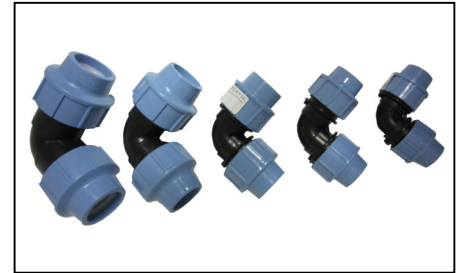

**Product Code** BRPCE016 **Unit** EACH

**Description**  
COMPRESSION ELBOW  
16MM

**Product Code** BRPCC016 **Unit** EACH

**Description**  
COMPRESSION COUPLING  
16MM

**Product Code** BRPCCR3220 **Unit** EACH

**Description**  
COMP. COUPLING REDUCER 32X20MM  
32 X 25MM (BRPCCR3225)

**Product Code** BRPCE020 **Unit** EACH

**Description**  
COMPRESSION ELBOW 20MM  
25MM, 32MM  
40MM, 50MM

**Product Code** BRPCC020 **Unit** EACH