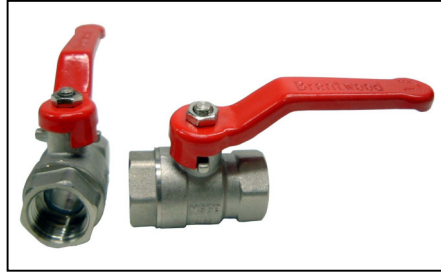

**Description**  
HOLDERBATTIS

**Product Code** BRTAP102      **Unit** EACH

**Description**  
FASCIA JOINER

**Product Code** BRTAP10B      **Unit** EACH

**Description**  
GATE VALVE  
22MM (3/4")  
15MM (1/2") (BRTAP10A)

**Product Code** BRTAP13A      **Unit** EACH

**Description**  
ANGLE VALVE  
FOR WASHING MACHINE  
15MM X 22MM  
EXCLUDES PIPE

**Product Code** BRTAP103      **Unit** EACH

**Description**  
BARGE JOINER

**Product Code** BRTAP11      **Unit** EACH