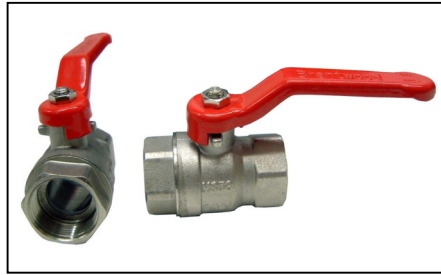

Product Code BRTAP12   **Unit** EACH

Description
BALL VALVE LEVER F X F 22MM