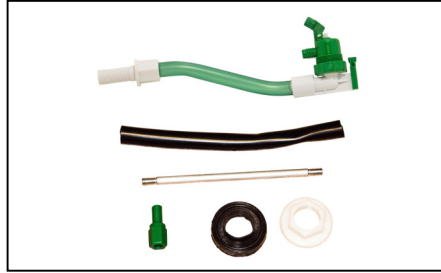

Product Code BRTAP42 **Unit** EACH
Description
FLOAT VALVE 15MM
BOTTOM INLET BENT