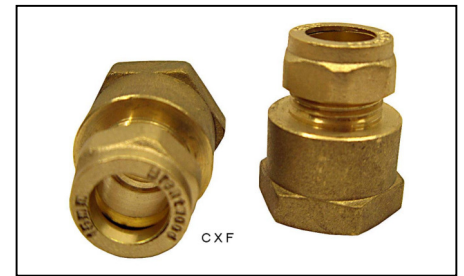

**Product Code** BRCF2000A **Unit** EACH  
**Description**  
 COUPLER STRAIGHT 2000A 15mm  
 ( C X C ) COUPLER X COUPLER  
 BRENTWOOD

**Product Code** BRCF2001A **Unit** EACH  
**Description**  
 COUPLER MALE IRON 2001A 15mm  
 ( C X M ) COUPLER X MALE  
 BRENTWOOD

**Product Code** BRCF2002B **Unit** EACH  
**Description**  
 COUPLER FEMALE IRON 2002B 22mm  
 ( C X F ) COUPLER X FEMALE  
 BRENTWOOD

**Product Code** BRCF2000AA **Unit** EACH  
**Description**  
 15MM REPAIR CLAMP  
 BRASS COUPLER - STRAIGHT

**Product Code** BRCF2001B **Unit** EACH  
**Description**  
 COUPLER MALE IRON 2001B 22mm  
 ( C X M ) COUPLER X MALE  
 BRENTWOOD

**Product Code** BRCF2002C **Unit** EACH  
**Description**  
 BRASS - STRAINING VALVE  
 15MM

**Product Code** BRCF2000B **Unit** EACH  
**Description**  
 COUPLER STRAIGHT 2000B 22 mm  
 ( C X C ) COUPLER X COUPLER  
 BRENTWOOD

**Product Code** BRCF2001R **Unit** EACH  
**Description**  
 COUPLER REDUCE 2001R 15mm  
 ( C X M ) COUPLER X MALE  
 BRENTWOOD