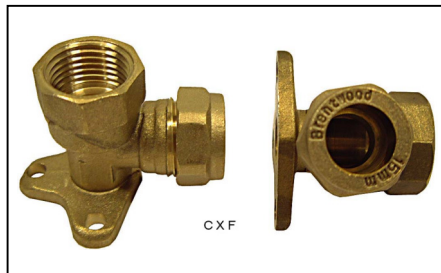

**Product Code** BRCF2020R **Unit** EACH  
**Description**  
 ELBOW REDUCING 2020R 22mmX15mm  
 C X C ( COPPER X COPER )  
 BRENTWOOD

**Product Code** BRCF2022B **Unit** EACH  
**Description**  
 ELBOW FEMALE 22MM 2022B  
 F X C ( FEMALE X COUPLER )

**Product Code** BRCF2040A **Unit** EACH  
**Description**  
 TEE EQUAL 15MM 2040A  
 CXCXC ( COUP X COUP X COUP )

**Product Code** BRCF2021A **Unit** EACH  
**Description**  
 ELBOW MALE 15 MM 2021A  
 C X M ( COUPLER X MALE )

**Product Code** BRCF2022R **Unit** EACH  
**Description**  
 REDUCE ELBOW 2022R 15MM X 22MM  
 C X F ( COUPLER X FEMALE )

**Product Code** BRCF2040B **Unit** EACH  
**Description**  
 TEE EQUAL 22MM 2040B  
 CXCXC ( COUP X COUP X COUP )

**Product Code** BRCF2021B **Unit** EACH  
**Description**  
 ELBOW MALE IRON 2021B 22mm  
 C X M ( COPPER X MALE )  
 BRENTWOOD

**Product Code** BRCF2024A **Unit** EACH  
**Description**  
 WALL PLATE ELBOW 15MM 2024A  
 C X F ( COUPLER X FEMALE )  
 AVAIL. IN 22MM (BRCF2024B)