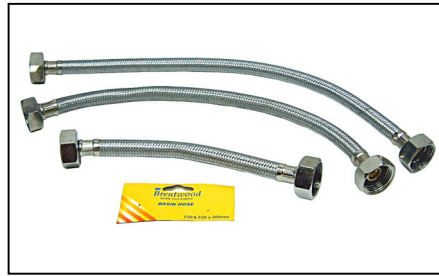

Product Code BRTAP02 **Unit** 2'S PKT
Description
BASIN HOSE 20X20X200mm 2'S
AVAIL IN:20X20X350mm(BRTAP03
20 X 20 X 400mm (BRTAP04)