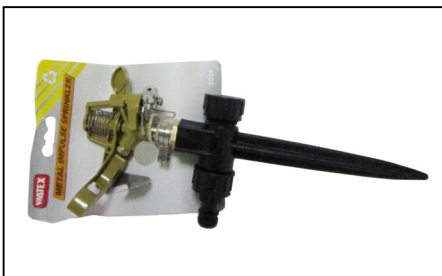

Product Code BRTAP3014 **Unit** EACH

Description
WATEX SPIKE METAL SPRINKLER