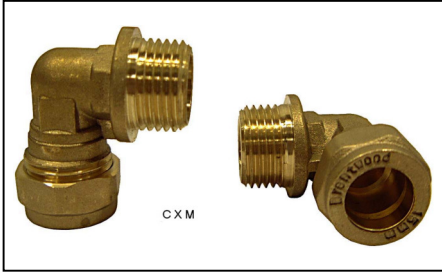

**Product Code** BRCF2020C **Unit** EACH  
**Description**  
 GALV ELBOW 3/4" & 1/2"  
 REFER TO PRICELIST FOR SIZES

**Product Code** BRCF2003R **Unit** EACH  
**Description**  
 REDUCER BUSH 15X22mm F X M  
 CHROM

**Product Code** BRCF2005E **Unit** EACH  
**Description**  
 GALVANISED HOLLOW PLUG  
 15MM  
 22MM (BRCF2005F)

**Product Code** BRCF2020E **Unit** EACH  
**Description**  
 GALVANISED ELBOW  
 REDUCING  
 20MM X 15MM

**Product Code** BRCF2020R **Unit** EACH  
**Description**  
 ELBOW REDUCING 2020R 22mmX15mm  
 C X C ( COPPER X COPER )  
 BRENTWOOD

**Product Code** BRCF2022B **Unit** EACH  
**Description**  
 ELBOW FEMALE 22MM 2022B  
 F X C ( FEMALE X COUPLER )

**Product Code** BRCF2040A **Unit** EACH  
**Description**  
 TEE EQUAL 15MM 2040A  
 CXCXC ( COUP X COUP X COUP )

**Product Code** BRCF2021A **Unit** EACH  
**Description**  
 ELBOW MALE 15 MM 2021A  
 C X M ( COUPLER X MALE )