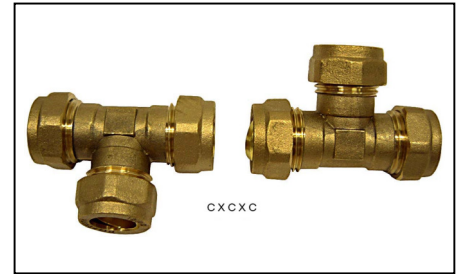

**Product Code** BRCF2020C **Unit** EACH  
**Description**  
 GALV ELBOW 3/4" & 1/2"  
 REFER TO PRICELIST FOR SIZES

**Product Code** BRCF2003R **Unit** EACH  
**Description**  
 REDUCER BUSH 15X22mm F X M  
 CHROM

**Product Code** BRCF2005E **Unit** EACH  
**Description**  
 GALVANISED HOLLOW PLUG  
 15MM  
 22MM (BRCF2005F)

**Product Code** BRCF2020E **Unit** EACH  
**Description**  
 GALVANISED ELBOW  
 REDUCING  
 20MM X 15MM

**Product Code** BRCF2020R **Unit** EACH  
**Description**  
 ELBOW REDUCING 2020R 22mmX15mm  
 C X C ( COPPER X COPER )  
 BRENTWOOD

**Product Code** BRCF2022B **Unit** EACH  
**Description**  
 ELBOW FEMALE 22MM 2022B  
 F X C ( FEMALE X COUPLER )

**Product Code** BRCF2040A **Unit** EACH  
**Description**  
 TEE EQUAL 15MM 2040A  
 CXCXC ( COUP X COUP X COUP )

**Product Code** BRCF2021A **Unit** EACH  
**Description**  
 ELBOW MALE 15 MM 2021A  
 C X M ( COUPLER X MALE )