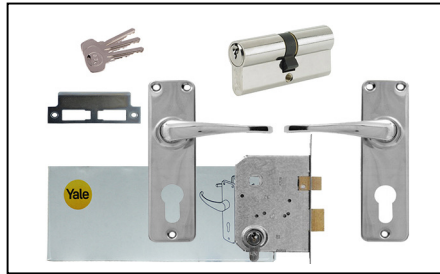

Product Code BRMLPV08   **Unit** EACH
Description
LOCKSET 3 LEVER
8" B/P VICTORIAN
SABS APPROVED

Product Code BRMLYC02 **Unit** EACH

Description
YALE - CYLINDER LOCKSET COMM
EURO PROFILE CYLINDER
BOXED