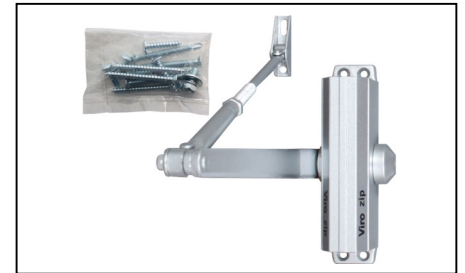

Product Code LOCV19   **Unit** EACH

Description
VIRO ZIP - DOOR CLOSER
ADJUSTABLE STRENGTH
CAST ALUMINIUM
85KG MAX WEIGHT