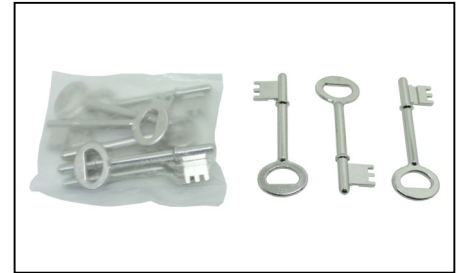

Product Code BRMLKY **Unit** PKT
Description
KEY-Y SERIES Y1 - Y18
10'S