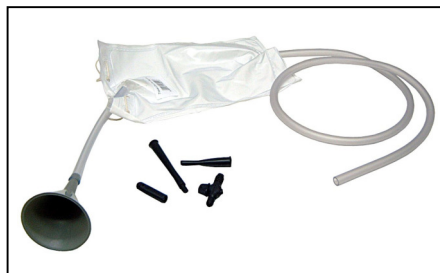

Product Code DCH24 **Unit** EACH

Description
DOG COLLAR HVY (DBL STICH)

DCH26
DCH28
DCH30

Product Code DC4PC **Unit** SET

Description
DOUGHNUT CUTTER 4PC SET
ALLUMINIUM

Product Code DCCP1 **Unit** EACH

Description
DOUCHE CAN TRAVEL