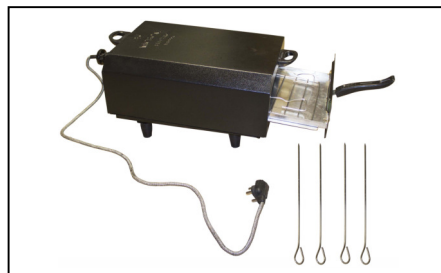

Product Code TAWAA13 **Unit** EACH

Description
TAWAA NON STICK 13

Product Code SUITBW137 **Unit** EACH

Description
SUIT BAG CLEAR 60 X 137CM

Product Code TANDOOR **Unit** EACH

Description
TANDOOR MINI CHEF