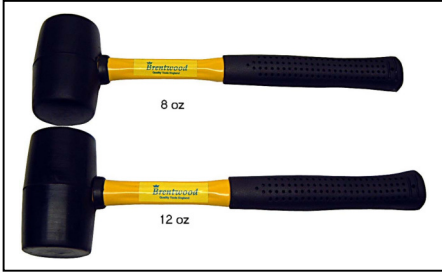

Product Code BRHAMW1 **Unit** PACK
Description
HAMMER - WEDGES
SMALL 500G
(BRHAMW2) MEDIUM
(BRHAMW3) LARGE

Product Code BRHARM08FG **Unit** EACH
Description
RUBBER MALLET
FIBER GLASS HANDLE
AVAIL IN: 8oz, 12oz, 16oz, 24oz