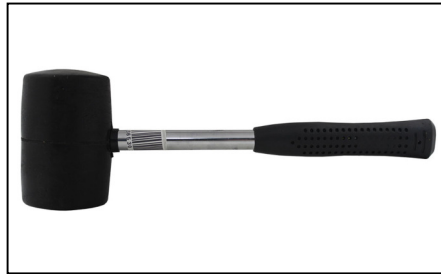

Product Code BRHAMW1 **Unit** PACK
Description
 HAMMER - WEDGES
 SMALL 500G
 (BRHAMW2) MEDIUM
 (BRHAMW3) LARGE

Product Code BRHARM16S **Unit** EACH
Description
 HAMMER
 RUBBER MALLET
 16OZ

Product Code BRHARM24WH **Unit** EACH
Description
 HAMMER
 RUBBER MALLET
 WHITE 24OZ