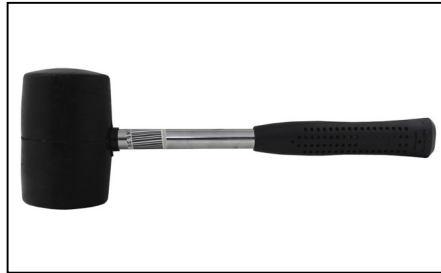

Product Code BRHARM24S **Unit** EACH
Description
HAMMER
RUBBER MALLET
700GM