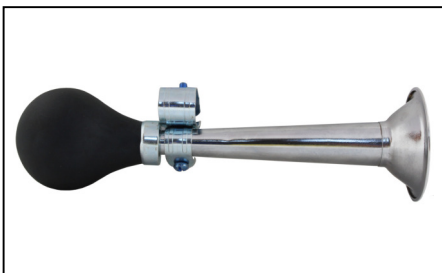

Product Code BRBICHS   **Unit** EACH

Description
BICYCLE - BIKE HORN
STRAIGHT