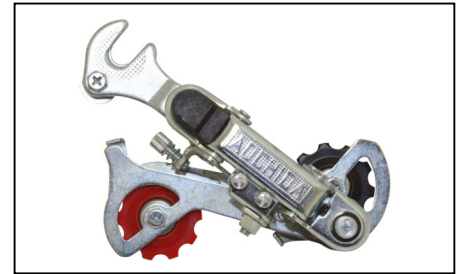

Product Code BRBIC14 **Unit** EACH
Description
 Y8 B/B AXLES - LONG

Product Code BRBIC24A **Unit** PAIR
Description
 BICYCLE - MTB BRAKE PADS
 WITH PIN

Product Code BRBIC27 **Unit** PKT
Description
 BEARING 1/4 X 9 5/8

Product Code BRBIC20 **Unit** EACH
Description
 FRONT HUB 5.5" RL

Product Code BRBIC25 **Unit** PAIR
Description
 STD. BRAKE SHOES SMALL 2'S

Product Code BRBIC27A **Unit** PACK
Description
 BICYCLE - BEARING FORK
 5/8

Product Code BRBIC27B **Unit** PACK
Description
 BICYCLE - BB BEARING
 OPC SMALL 10'S
 BIG (BRBIC27C)

Product Code BRBIC29A **Unit** PAIR
Description
 BICYCLE - BREAK LEVER FULL
 ALLOY

Product Code BRBIC32 **Unit** EACH
Description
 REAR DERAILER