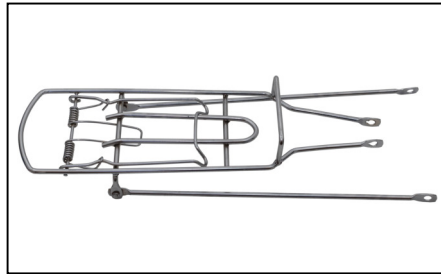

Product Code BRBIC62 **Unit** EACH
Description
BICYCLE - CARRIER CHROME