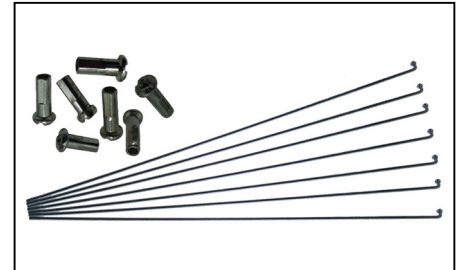

Product Code BRBIC87C **Unit** GROSS
Description
SPOKES
27" RACING GROSS