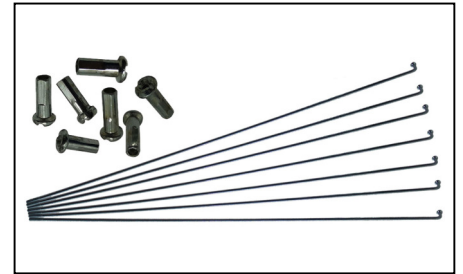

Product Code BRBIC87A **Unit** EACH
Description
SPOKES
24" MTB GROSS