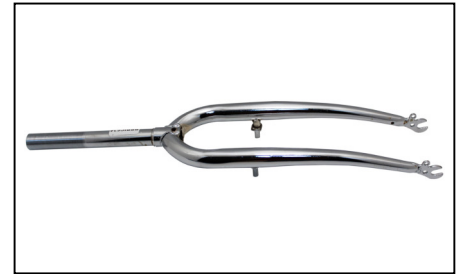

Product Code BRBIC63A **Unit** EACH
Description
BICYCLE FORK
MTB 26"
CROME PLATE