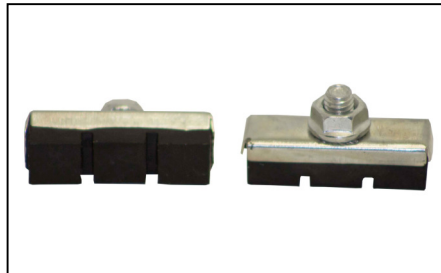

Product Code BRBIC13 **Unit** EACH
Description
 Y5 B/B AXLES - SHORT

Product Code BRBIC24 **Unit** PAIR
Description
 BICYCLE - MTB BRAKE PADS
 WITH ALLEN KEY

Product Code BRBIC26A **Unit** PKT
Description
 BICYCLE - BEARINGS 3/16 X 7
 5/8

Product Code BRBIC14 **Unit** EACH
Description
 Y8 B/B AXLES - LONG

Product Code BRBIC24A **Unit** PAIR
Description
 BICYCLE - MTB BRAKE PADS
 WITH PIN

Product Code BRBIC27 **Unit** PKT
Description
 BEARING 1/4 X 9 5/8

Product Code BRBIC20 **Unit** EACH
Description
 FRONT HUB 5.5" RL

Product Code BRBIC25 **Unit** PAIR
Description
 STD. BRAKE SHOES SMALL 2'S

Product Code BRBIC27A **Unit** PACK
Description
 BICYCLE - BEARING FORK
 5/8