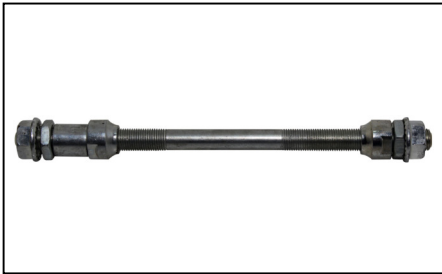

Product Code BRBIC03 **Unit** EACH

Description
CRANK BENT

Product Code BRBIC06A **Unit** EACH

Description
BICYCLE - SADDLE/SEAT FOR
RACING

Product Code BRBIC07G **Unit** EACH

Description
BICYCLE SADDLE
RACING SEAT GEL

Product Code BRBIC04 **Unit** PAIR

Description
FOOT PEDAL 1/2" FOR BMX
WITH REFLECTOR

Product Code BRBIC06K **Unit** EACH

Description
BICYCLE SADDLE
BMX 12"
ASSORTED COLORS

Product Code BRBIC08 **Unit** EACH

Description
AXLE

Product Code BRBIC08A **Unit** EACH
Description
 BICYCLE - AXEL REAR 180MM

Product Code BRBIC11 **Unit** SET
Description
 BICYCLE - BRAKE CABLE
 FRONT

Product Code BRBIC12B **Unit** PACK
Description
 BICYCLE - REAR AXLE NUT
 FLANGED 5'S

Product Code BRBIC08B **Unit** EACH
Description
 BICYCLE - REAR AXLE
 BALOON

Product Code BRBIC11A **Unit** EACH
Description
 BICYCLE - REAR BRAKE CABLE

Product Code BRBIC12C **Unit** EACH
Description
 BICYCLE EXPANDER BOLT
 BMX 170MM