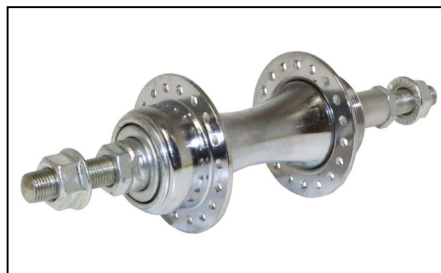

Product Code BRBIC31   **Unit** EACH
Description
REAR HUB 36 HOLES