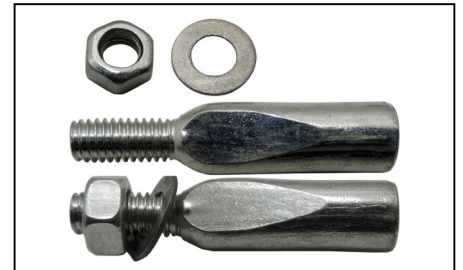

Product Code BRBIC88 **Unit** PAIR
Description
BICYCLE - COTTER PIN
STANDARD