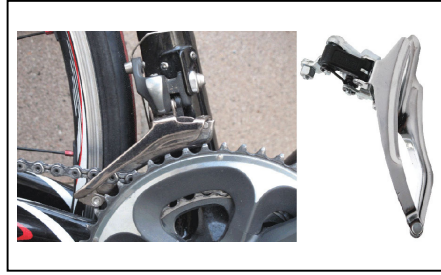

Product Code BRBIC41 **Unit** EACH

Description
BICYCLE FRONT DERAILLER