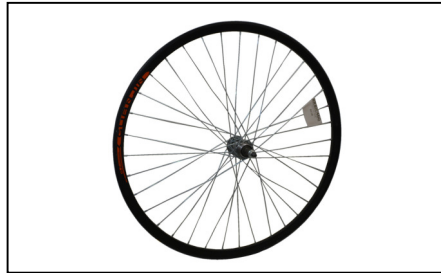

Product Code BRBIC46G **Unit** EACH
Description
BICYCLE 700 X 19C
RIM REAR