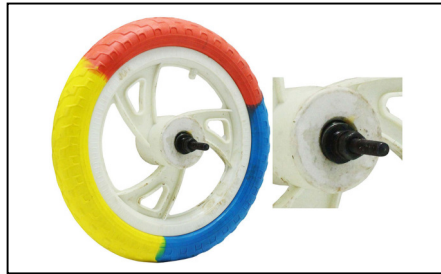

Product Code BRBIC84 **Unit** EACH
Description
BICYCLE
PLASTIC FRONT WHEEL
12" BMX