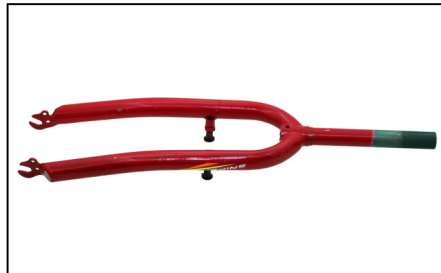

Product Code BRBIC63 **Unit** EACH
Description
BICYCLE - FORK 26" MTB