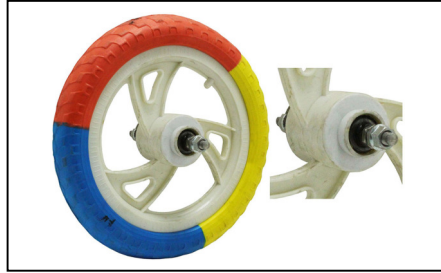

Product Code BRBIC85 **Unit** EACH
Description
BICYCLE
PLASTIC REAR WHEEL
12" BMX