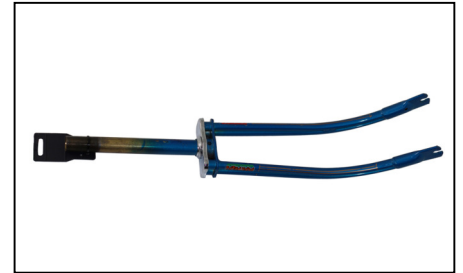

Product Code BRBIC63C **Unit** EACH
Description
FORK BALLOON
FOR BICYCLE