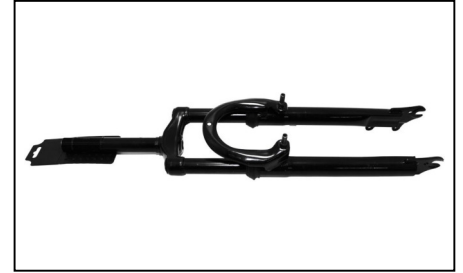

Product Code BRBIC63B **Unit** EACH
Description
BICYCLE - FORK 26"
WITH SHOCKS