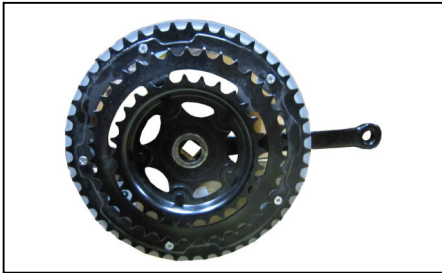

Product Code BH44916 **Unit** EACH

Description
BIKE HORN CURVED 44916

Product Code BRBIC05 **Unit** EACH

Description
FOOT PEDAL
WITH REFLECTOR

Product Code BRBIC07 **Unit** EACH

Description
BICYCLE SEAT WITH SPRING
MOUNTAIN BIKE
BLACK

Product Code BRBIC01 **Unit** EACH

Description
FREEWHEEL
6 SPEED

Product Code BRBIC06 **Unit** EACH

Description
BICYCLE SADDLE/SEAT
BLUE BMX

Product Code BRBIC07A **Unit** EACH

Description
BICYCLE - SADDLE FOR MTB

Product Code BRBIC03 **Unit** EACH

Description
CRANK BENT

Product Code BRBIC06A **Unit** EACH

Description
BICYCLE - SADDLE/SEAT FOR
RACING

Product Code BRBIC07G **Unit** EACH

Description
BICYCLE SADDLE
RACING SEAT GEL

Description
AXLE

Product Code BRBIC08A **Unit** EACH
Description
 BICYCLE - AXEL REAR 180MM

Product Code BRBIC11 **Unit** SET
Description
 BICYCLE - BRAKE CABLE
 FRONT

Product Code BRBIC12B **Unit** PACK
Description
 BICYCLE - REAR AXLE NUT
 FLANGED 5'S