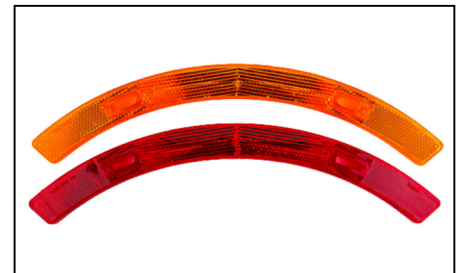

Product Code BRBIC99 **Unit** EACH
Description
SPOKE REFLECTOR
LONG PR
(RED/YELLOW)