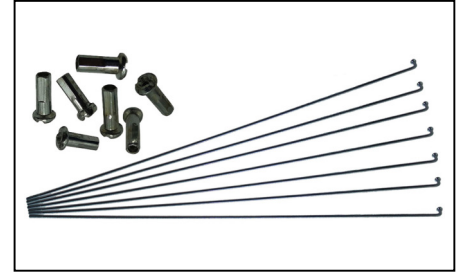

Product Code BRBIC87B **Unit** GROSS
Description
SPOKES
26" BALLOON GROSS