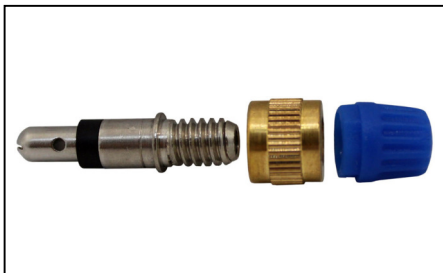

Product Code BRBIC75 **Unit** SET

Description
BICYCLE - 3 PIECES AUTO VALVE