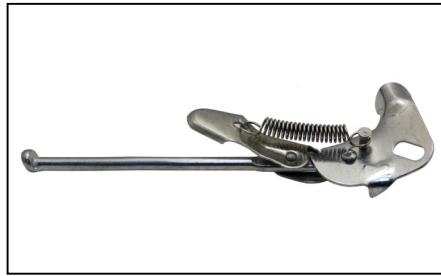

Product Code BRBIC68A **Unit** EACH

Description
BICYCLE - STAND
CHROME PLATED