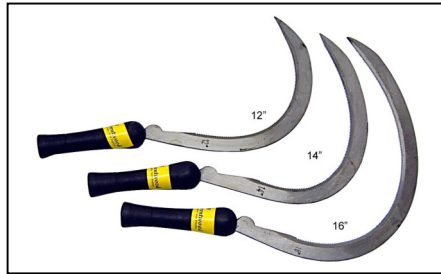

Product Code BRSHDF3 **Unit** EACH
Description
DIGGING FORK H/D
4 PRONG

Product Code BRSIPH12 **Unit** EACH

Description
SICKLE POLY HANDLE 12" / 300mm
AVAIL IN: 14"/350mm(BRSIPH14
16" / 400 mm (BRSIPH16)