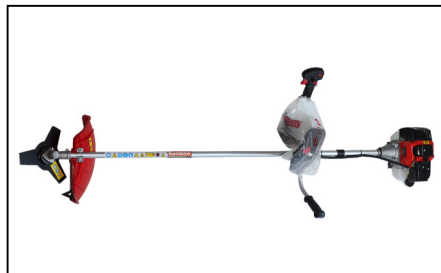

Product Code BRPTTK11 **Unit** EACH

Description
T/K RAMBOW -43CC BRUSH CUTTER
PETROL MOTOR
TRIM LINE HEAD INCL
BELT STRAP INCL