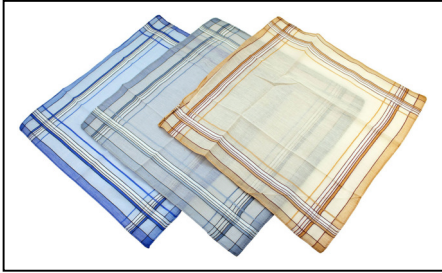

Product Code HAN45413L **Unit** DOZEN
Description
MEN HANKIE 45413L LIGHT