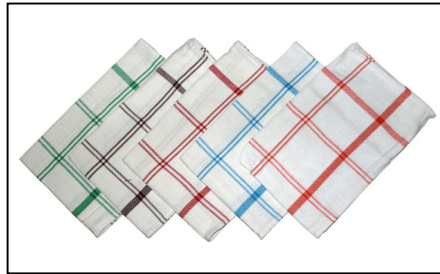

Product Code ABLSPSP   **Unit**

Description
ARM BAND LEATHER SPECIAL
TOP QUALITY SHORT PLAIN

Product Code DCLHC84 **Unit** EACH

Description
DISH CLOTH 45 X 70CM
HONEYCOMB
ASSORTED COLOURS