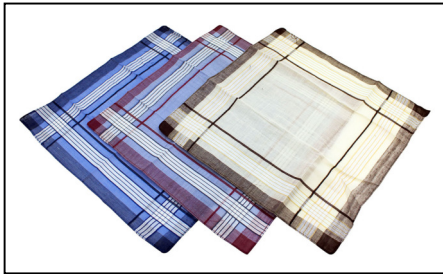

Product Code HAN45430A **Unit** DOZEN
Description
HANKIES 45430A WHITE

Product Code HAN45447L **Unit** DOZEN
Description
MENS HANKIES LIGHT