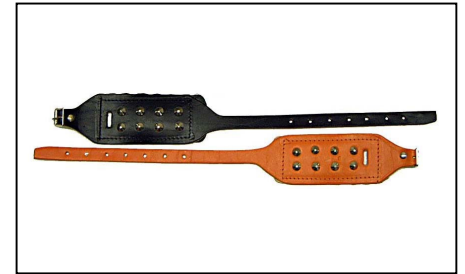

Product Code ABL1LP **Unit**

Description
LEATHER ARM BAND LONG PALIN
BLACK & SAFRON

Product Code ABLSP **Unit** EACH

Description
ARM BEND LETHER SPE. TOP QUALI
SHORT PLAIN , LONG PLAIN
LONG STUDED, SHORT STUDED

Product Code ABLSPSS **Unit**

Description
ARM BAND LEATHER SPECIAL
TOP QUALITY, SHORT STUDED

Product Code ABL1LS **Unit**

Description
LEATHER ARM BAND LONG STUDED
BLACK & SAFRON

Product Code ABLSPLP **Unit**

Description
ARM BAD LEATHER SPECIAL
TOP QUALITY, LONG PLAIN

Product Code ABLSPWS **Unit**

Description
LEATHER WRIST STRAP STUDED
TOP QUALITY LEATHER, ASSTD CLR

Product Code ABL1SP **Unit**

Description
LEATHER ARM BAND SHORT PLAIN
BLACK & SAFRON