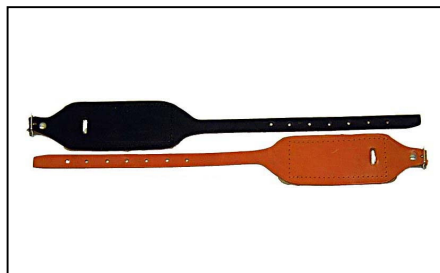

Product Code ABL1LP **Unit**

Description
LEATHER ARM BAND LONG PALIN
BLACK & SAFRON

Product Code ABLSP **Unit** EACH

Description
ARM BEND LETHER SPE. TOP QUALI
SHORT PLAIN , LONG PLAIN
LONG STUDED, SHORT STUDED

Description
ARM BAD LEATHER SPECIAL
TOP QUALITY, LONG PLAIN

Product Code ABLSPWS **Unit**

Description
LEATHER WRIST STRAP STUDED
TOP QUALITY LEATHER, ASSTD CLR

Product Code ABL1SP **Unit**

Description
LEATHER ARM BAND SHORT PLAIN
BLACK & SAFRON

Product Code ABLSPLS **Unit**

Description
ARM BAND LEATHER SPECIAL
TOP QUALITY LONG STUDED

Product Code BAN21 **Unit** PAIR

Description
BOY ANKLET POLY VISCOSE S/9X12
M/12.5X3.5 , L/4X7, XL/7X10
12 PAIRS P/PACK,BLK/NAVY/GREY

Product Code ABL1SS **Unit**

Description
LEATHER ARM BAND SHORT STUDED
BLACK & SAFRON

Product Code ABLSPSP **Unit**

Description
ARM BAND LEATHER SPECIAL
TOP QUALITY SHORT PLAIN

Product Code BMSTIN **Unit** EACH