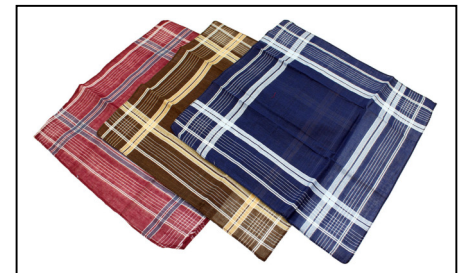

Product Code HAN45446D **Unit** DOZEN
Description
MEN HANKIE 45446D DARK