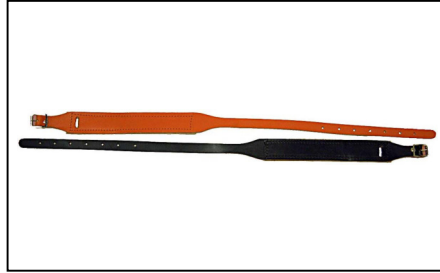

Product Code ABL1LP **Unit**

Description
LEATHER ARM BAND LONG PALIN
BLACK & SAFRON

Product Code ABLSP **Unit** EACH

Description
ARM BEND LETHER SPE. TOP QUALI
SHORT PLAIN , LONG PLAIN
LONG STUDED, SHORT STUDED

Product Code ABLSPSS **Unit**

Description
ARM BAND LEATHER SPECIAL
TOP QUALITY, SHORT STUDED

Product Code ABL1LS **Unit**

Description
LEATHER ARM BAND LONG STUDED
BLACK & SAFRON

Product Code ABLSPLP **Unit**

Description
ARM BAD LEATHER SPECIAL
TOP QUALITY, LONG PLAIN

Product Code ABLSPWS **Unit**

Description
LEATHER WRIST STRAP STUDED
TOP QUALITY LEATHER, ASSTD CLR

Product Code ABL1SP **Unit**

Description
LEATHER ARM BAND SHORT PLAIN
BLACK & SAFRON