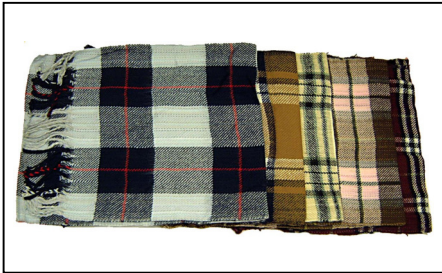

Product Code MSCB **Unit** EACH

Description
MENS CHECK SCARF (BUDGET)
10' S PACK