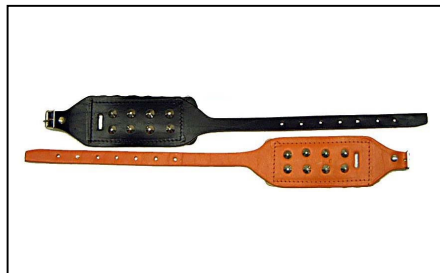

Product Code ABL1LP **Unit**

Description
LEATHER ARM BAND LONG PALIN
BLACK & SAFRON

Product Code ABLSP **Unit** EACH

Description
ARM BEND LETHER SPE. TOP QUALI
SHORT PLAIN , LONG PLAIN
LONG STUDED, SHORT STUDED

Product Code ABLSPSS **Unit**

Description
ARM BAND LEATHER SPECIAL
TOP QUALITY, SHORT STUDED

Product Code ABL1LS **Unit**

Description
LEATHER ARM BAND LONG STUDED
BLACK & SAFRON

Product Code ABLSPLP **Unit**

Description
ARM BAD LEATHER SPECIAL
TOP QUALITY, LONG PLAIN

Product Code ABLSPWS **Unit**

Description
LEATHER WRIST STRAP STUDED
TOP QUALITY LEATHER, ASSTD CLR

Product Code ABL1SP **Unit**

Description
LEATHER ARM BAND SHORT PLAIN
BLACK & SAFRON

Product Code ABLSPLS **Unit**

Description
ARM BAND LEATHER SPECIAL
TOP QUALITY LONG STUDED

Product Code BAN21 **Unit** PAIR

Description
BOY ANKLET POLY VISCOSE S/9X12
M/12.5X3.5 , L/4X7, XL/7X10
12 PAIRS P/PACK,BLK/NAVY/GREY