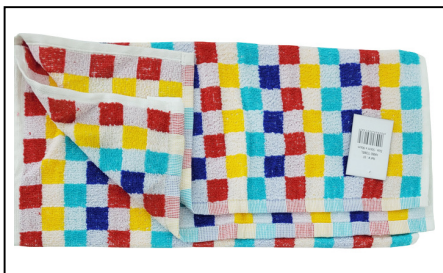

Product Code TGSS3755 **Unit** EACH

Description
GUEST TOWEL
SOLID SPECIAL
35 CM X 55 CM

Product Code THCOL **Unit** EACH

Description
TOWEL HAND FLORAL COLIBRA

Product Code TIESFIN **Unit** EACH

Description
TIES FINE KNITTED

Product Code THCAB **Unit** EACH

Description
HAND TOWELS CABANA STRIPE

Product Code THPEC **Unit** EACH

Description
HAND TOWELS PLAIN
EDFWARE CLASSIC
880MM X 490MM

Product Code TIESFIS **Unit** EACH

Description
TIES FISH NET FRINGE