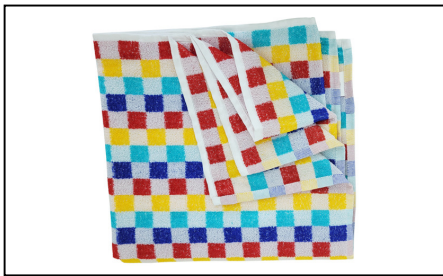

Product Code OV678   **Unit** SET
Description
MENS ROYAL 2PC/CONTI SUIT
30/42

Product Code TBCHBD **Unit** EACH

Description
BATH TOWELS
CHECK - BIG DICED