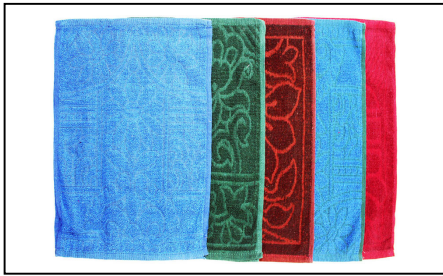

Product Code TGPI3553 **Unit** EACH
Description
 PLAIN JACQUARD TOWEL

Product Code TGSI3252 **Unit** EACH
Description
 GUEST TOWELS
 STRIPED JACQUARD
 ASSORTED COLOURS

Product Code TGSM3755 **Unit** EACH

Description
GUEST TOWEL SMILE FLORAL
TWO TONE
37CM X 55CM
10PCS/PACK

Product Code THCHSD **Unit** EACH

Description
HAND TOWELS
CHECK - SMALL DICED

Product Code THPLC **Unit** EACH

Description
HAND TOWEL PLAIN LIGHT COL