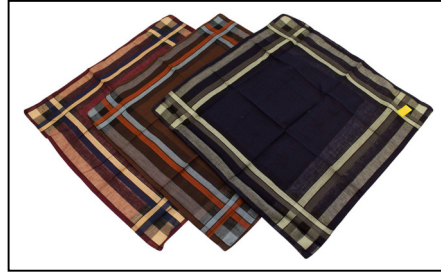

Product Code HAN45430D **Unit** DOZEN
Description
MEN HANKIES 45430D DARK