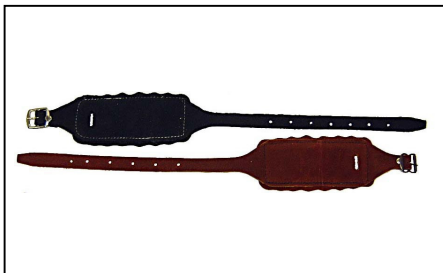

Product Code ABL1LP **Unit**

Description
LEATHER ARM BAND LONG PALIN
BLACK & SAFRON

Product Code ABLSP **Unit** EACH

Description
ARM BEND LETHER SPE. TOP QUALI
SHORT PLAIN , LONG PLAIN
LONG STUDED, SHORT STUDED

Product Code ABLSPSS **Unit**

Description
ARM BAND LEATHER SPECIAL
TOP QUALITY, SHORT STUDED

Product Code ABL1LS **Unit**

Description
LEATHER ARM BAND LONG STUDED
BLACK & SAFRON

Product Code ABLSPLP **Unit**

Description
ARM BAD LEATHER SPECIAL
TOP QUALITY, LONG PLAIN

Product Code ABLSPWS **Unit**

Description
LEATHER WRIST STRAP STUDED
TOP QUALITY LEATHER, ASSTD CLR

Product Code ABL1SP **Unit**

Description
LEATHER ARM BAND SHORT PLAIN
BLACK & SAFRON