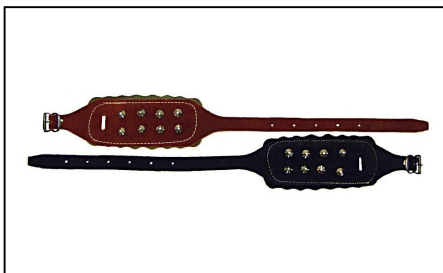

Product Code ABL1LP **Unit**

Description
LEATHER ARM BAND LONG PALIN
BLACK & SAFRON

Product Code ABLSP **Unit** EACH

Description
ARM BEND LETHER SPE. TOP QUALI
SHORT PLAIN , LONG PLAIN
LONG STUDED, SHORT STUDED

Product Code ABLSPSS **Unit**

Description
ARM BAND LEATHER SPECIAL
TOP QUALITY, SHORT STUDED

Product Code ABL1LS **Unit**

Description
LEATHER ARM BAND LONG STUDED
BLACK & SAFRON

Product Code ABLSPLP **Unit**

Description
ARM BAD LEATHER SPECIAL
TOP QUALITY, LONG PLAIN

Product Code ABLSPWS **Unit**

Description
LEATHER WRIST STRAP STUDED
TOP QUALITY LEATHER, ASSTD CLR

Product Code ABL1SP **Unit**

Description
LEATHER ARM BAND SHORT PLAIN
BLACK & SAFRON

Product Code ABLSPLS **Unit**

Description
ARM BAND LEATHER SPECIAL
TOP QUALITY LONG STUDED

Product Code BAN21 **Unit** PAIR

Description
BOY ANKLET POLY VISCOSE S/9X12
M/12.5X3.5 , L/4X7, XL/7X10
12 PAIRS P/PACK,BLK/NAVY/GREY