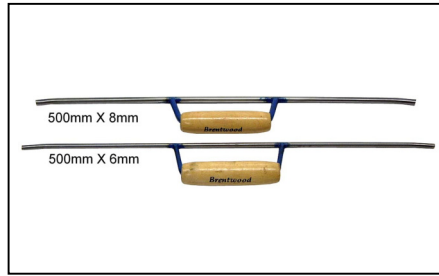

Product Code BRAH10 **Unit** EACH

Description
ALLUMINIUM HAWK W/H
250MM X 250MM

Product Code BRBJ01 **Unit** EACH

Description
JOINTER LONG SQUARE 6mm
8MM (BRBJ02)
9.5MM (BRBJ02A)

Product Code BRBJS **Unit** EACH

Description
BRICK JOINTER SCRAPER

Product Code BRAH2020 **Unit** EACH

Description
ALLUMINIUM HAWK POLY HANDLE

Product Code BRBJ03 **Unit** EACH

Description
JOINTER LONG ROUND 6mm
8MM (BRBJ04)
9.5MM (BRBJ04A)