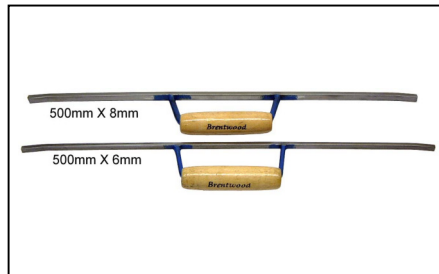

Product Code BRAH10 **Unit** EACH

Description
ALLUMINIUM HAWK W/H
250MM X 250MM

Product Code BRBJ01 **Unit** EACH

Description
JOINTER LONG SQUARE 6mm
8MM (BRBJ02)
9.5MM (BRBJ02A)

Product Code BRBJS **Unit** EACH

Description
BRICK JOINTER SCRAPER

Product Code BRAH2020 **Unit** EACH

Description
ALLUMINIUM HAWK POLY HANDLE

Product Code BRBJ03 **Unit** EACH

Description
JOINTER LONG ROUND 6mm
8MM (BRBJ04)
9.5MM (BRBJ04A)