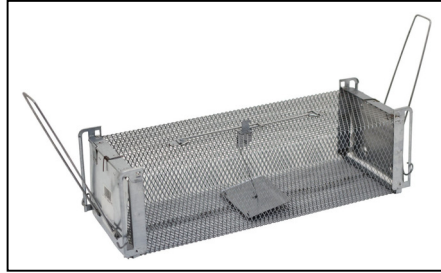

Product Code BRRC01 **Unit** EACH
Description
RAT CAGE
L:40CM W:14CM H:10CM