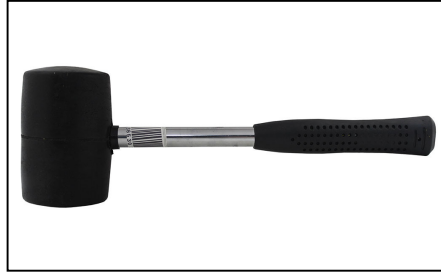

Product Code BRHAMW1 **Unit** PACK
Description
 HAMMER - WEDGES
 SMALL 500G
 (BRHAMW2) MEDIUM
 (BRHAMW3) LARGE

Product Code BRHARM16WS **Unit** EACH
Description
 HAMMER RUBBER MALLET
 SOFT ORANGE 16OZ

Product Code BRHAS2A **Unit** EACH
Description
 STEEL CLUB HAMMER
 AVAIL IN: 2LB, 4LB

Product Code BRHARM08FG **Unit** EACH
Description
 RUBBER MALLET
 FIBER GLASS HANDLE
 AVAIL IN: 8oz, 12oz, 16oz, 24oz

Product Code BRHARM24S **Unit** EACH
Description
 HAMMER
 RUBBER MALLET
 700GM

Product Code BRHAS2L **Unit** EACH
Description
 CLUB HAMMER
 AVAIL IN: 2LB, 4LB