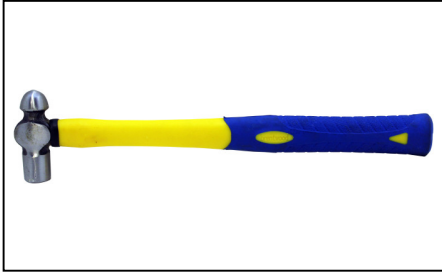

Product Code BRHABF **Unit** EACH
Description
 BRENTWOOD HAMMER BRICK 24 oz
 FIBRE GLASS HANDLE

Product Code BRHABP16 **Unit** EACH
Description
 HAMMER - BALL PEIN F/G 16 OZ

Product Code BRHAC1PS **Unit** EACH
Description
 HAMMER SOLID 1PS 16oz PRO
 BRENTWOOD

Product Code BRHABP04 **Unit** EACH
Description
 HAMMER - BALL PEIN F/G 4 OZ

Product Code BRHABP32 **Unit** EACH
Description
 HAMMER - BALL PEIN F/G 32 OZ

Product Code BRHACFG2 **Unit** EACH
Description
 CLAW HAMMER FIBER GLASS
 16OZ 500GM
 ORANGE/BLACK