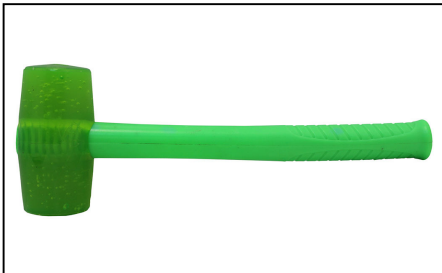

Product Code BRHAMW1 **Unit** PACK
Description
 HAMMER - WEDGES
 SMALL 500G
 (BRHAMW2) MEDIUM
 (BRHAMW3) LARGE

Product Code BRHARM16WS **Unit** EACH
Description
 HAMMER RUBBER MALLET
 SOFT ORANGE 16OZ

Product Code BRHAS2A **Unit** EACH
Description
 STEEL CLUB HAMMER
 AVAIL IN: 2LB, 4LB

Product Code BRHARM08FG **Unit** EACH
Description
 RUBBER MALLET
 FIBER GLASS HANDLE
 AVAIL IN: 8oz, 12oz, 16oz, 24oz

Product Code BRHARM24S **Unit** EACH
Description
 HAMMER
 RUBBER MALLET
 700GM

Product Code BRHAS2L **Unit** EACH
Description
 CLUB HAMMER
 AVAIL IN: 2LB, 4LB

Product Code BRHARM08W **Unit** EACH
Description
 RUBBER MALLET
 AVAIL IN: 8oz, 12oz, 16oz,
 24oz, 32oz

Product Code BRHARM24WH **Unit** EACH
Description
 HAMMER
 RUBBER MALLET
 WHITE 24OZ

Product Code BRHASAW08 **Unit** EACH
Description
 SLEDGE HAMMER 8LB
 14LB (BRHASAW14)