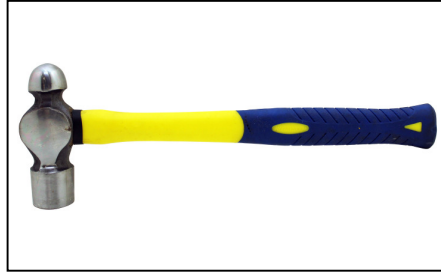

Product Code BRHABF **Unit** EACH
Description
 BRENTWOOD HAMMER BRICK 24 oz
 FIBRE GLASS HANDLE

Product Code BRHABP16 **Unit** EACH
Description
 HAMMER - BALL PEIN F/G 16 OZ

Product Code BRHAC1PS **Unit** EACH
Description
 HAMMER SOLID 1PS 16oz PRO
 BRENTWOOD

Product Code BRHABP04 **Unit** EACH
Description
 HAMMER - BALL PEIN F/G 4 OZ

Product Code BRHABP32 **Unit** EACH
Description
 HAMMER - BALL PEIN F/G 32 OZ

Product Code BRHACFG2 **Unit** EACH
Description
 CLAW HAMMER FIBER GLASS
 16OZ 500GM
 ORANGE/BLACK

Product Code BRHABP08 **Unit** EACH
Description
 HAMMER - BALL PEIN F/G 8 OZ

Product Code BRHABW **Unit** EACH
Description
 BRENTWOOD BRICK HAMMER 24 oz
 WOODEN HANDLE

Product Code BRHACFGL **Unit** EACH
Description
 CLAW HAMMER FIBER GLASS
 250GM SHORT HANDLE