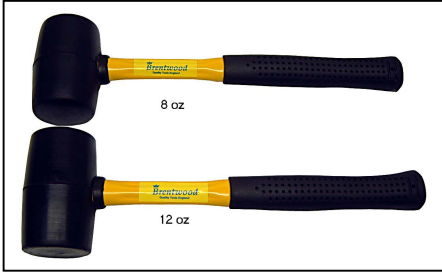

Product Code BRHAMW1 **Unit** PACK
Description
 HAMMER - WEDGES
 SMALL 500G
 (BRHAMW2) MEDIUM
 (BRHAMW3) LARGE

Product Code BRHARM16WS **Unit** EACH
Description
 HAMMER RUBBER MALLET
 SOFT ORANGE 16OZ

Product Code BRHAS2A **Unit** EACH
Description
 STEEL CLUB HAMMER
 AVAIL IN: 2LB, 4LB